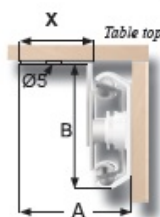

PRODUCT SHEET

Description:

Table Extension 9096/750, F/Folded Top, Opening 425mm, BZP, Open Length:750mm, Closed Length:750mm, Wing:320mm

Item number:

24.04.030-0

Units	Box	Carton	HS Code	Barcode
Pair	1		8302420090	
				5704866088404

In mm	»9096« For Folded Table Tops			
Opening (O)	375	425	425	475
Total Length (T)	600	650	750	700
Wing Size (W)	220	220	320	220
Slide Width (A)	41	41	41	41
Slide Height (B)	40	40	40	40
Wing Width (X)	21	21	21	21
Load Capacity	60 kg.	60 kg.	60 kg.	60 kg.
Item No.:	24.04.010	24.04.020	24.04.030	24.04.040